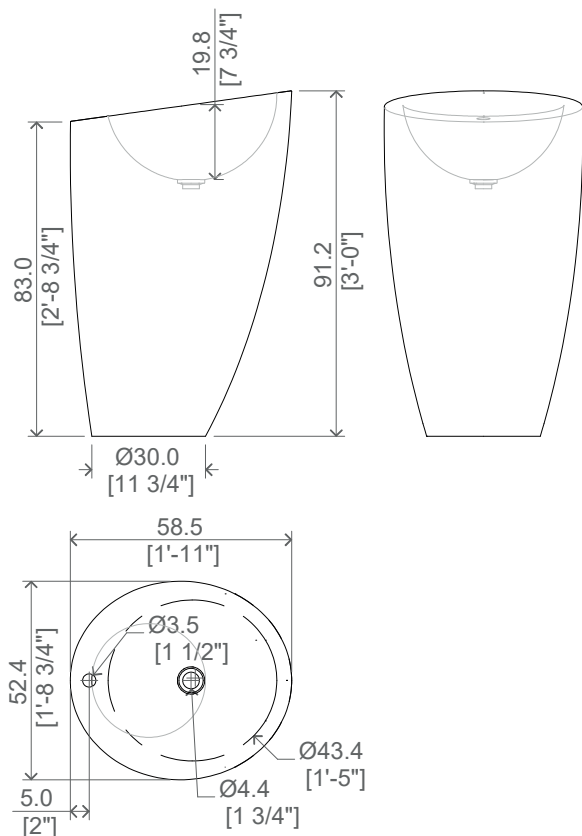

Dimensioni : cm 52x59xh91
 Peso: kg 27 circa
 Troppopieno: no
 Materiale: Puretech
 Finitura: bianco opaco / verniciato

IMBALLO:

Scatola di cartone
 Dimensioni: cm 64x98xh62

DESCRIPTION :

Round freestanding washbasin with hole for optional tap. Made of Puretech, matt white finish or paintable in all the colors from our sample book, even two-tone (Puretech interior, painted exterior). Complete with click-clak waste with waste cover in the finish.

Dimensions: cm 52x59xh91
 Weight: about kg 27
 Overflow: no
 Material: Puretech
 Finishing: matt white / painted

PACKING:

Cardboard box
 Dimensions: cm 64x98xh62

DISEGNI TECNICI - TECHNICAL SHEET

CONFIGURAZIONE - CONFIGURATION