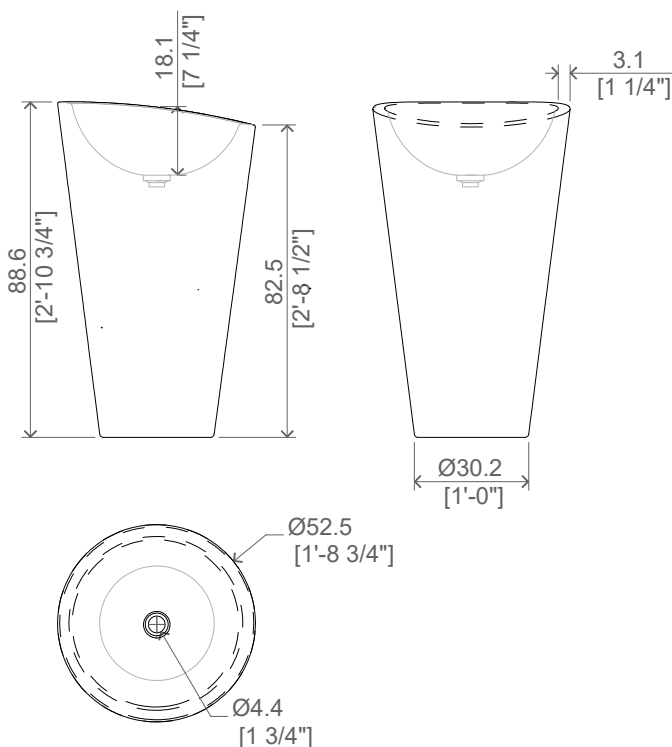

Dimensioni : cm Ø53xh89
 Peso: kg 25 circa
 Troppopieno: no
 Materiale: Puretech
 Finitura: bianco opaco / verniciato

IMBALLO:

Scatola di cartone
 Dimensioni: cm 64x98xh62

DESCRIPTION :

Round freestanding washbasin made of Puretech, matt white finish or paintable in all the colors from our sample book, even two-tone (Puretech inside, painted outside). Complete with click-clak waste with waste cover in the finish.

Dimensions: cm Ø53xh89
 Weight: about kg 25
 Overflow: no
 Material: Puretech
 Finishing: matt white / painted

PACKING:

Cardboard box
 Dimensions: cm 64x98xh62

DISEGNI TECNICI - TECHNICAL SHEET

CONFIGURAZIONE - CONFIGURATION