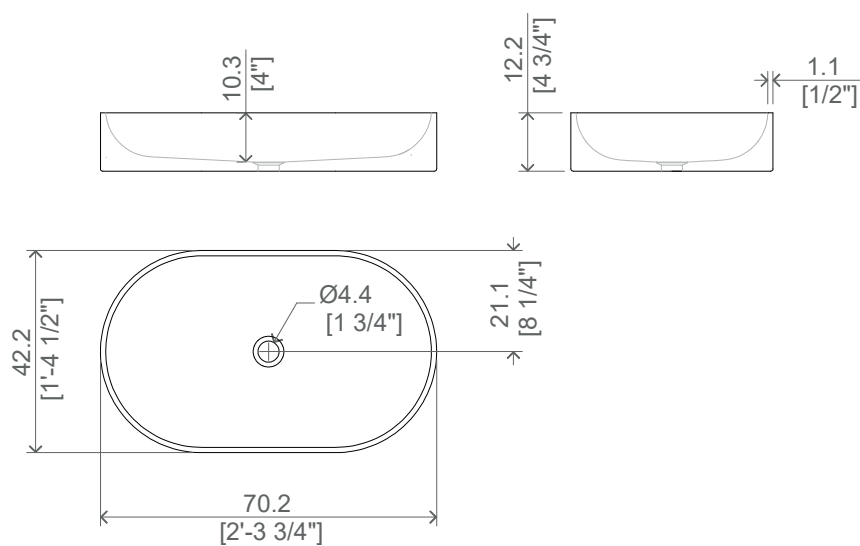

Dimensioni : cm 70x42xh12
 Peso: kg 13 circa
 Troppopieno: no
 Materiale: Puretech
 Finitura: bianco opaco / verniciato

IMBALLO:

Scatola di cartone
 Dimensioni: cm 78x50xh19

DESCRIPTION :

Oval countertop washbasin made of Puretech, matt white finish or paintable in all the colors from our sample book, even two-tone (Puretech interior, painted exterior). Complete with click-clak waste with chromed in the finish.

Dimensions: cm 70x42xh12
 Weight: about kg 13
 Overflow: no
 Material: Puretech
 Finishing: matt white / painted

PACKING:

Cardboard box
 Dimensions: cm 78x50xh19

DISEGNI TECNICI - TECHNICAL SHEET

CONFIGURAZIONE - CONFIGURATION