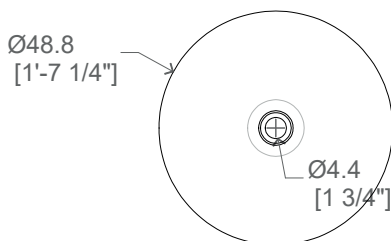

Dimensioni : cm Ø50xh12
 Peso: kg 10 circa
 Troppopieno: no
 Materiale: Puretech
 Finitura: bianco opaco / verniciato

IMBALLO:

Scatola di cartone
 Dimensioni: cm 54x54xh19

DESCRIPTION :

Round countertop washbasin made of Puretech, matt white finish or paintable in all the colors from our sample book, even two-tone (Puretech inside, painted outside). Complete with click-clak waste with waste cover in the finish.

Dimensions: cm Ø50xh12
 Weight: about kg 10
 Overflow: no
 Material: Puretech
 Finishing: matt white / painted

PACKING:

Cardboard box
 Dimensions: cm 54x54xh19

DISEGNI TECNICI - TECHNICAL SHEET

CONFIGURAZIONE - CONFIGURATION