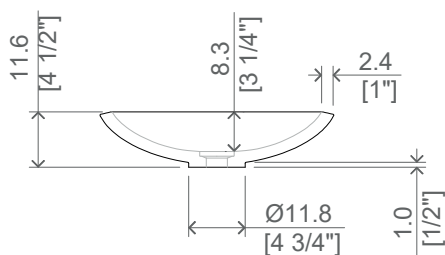

Dimensioni : cm Ø50xh12
 Peso: kg 10 circa
 Troppopieno: no
 Materiale: Puretech
 Finitura: bianco opaco / verniciato

IMBALLO:

Scatola di cartone
 Dimensioni: cm 54x54xh19

DESCRIPTION :

Round countertop washbasin made of Puretech, matt white finish or paintable in all the colors from our sample book, even two-tone (Puretech inside, painted outside). Complete with click-clak waste with waste cover in the finish.

Dimensions: cm Ø50xh12
 Weight: about kg 10
 Overflow: no
 Material: Puretech
 Finishing: matt white / painted

PACKING:

Cardboard box
 Dimensions: cm 54x54xh19

DISEGNI TECNICI - TECHNICAL SHEET

CONFIGURAZIONE - CONFIGURATION