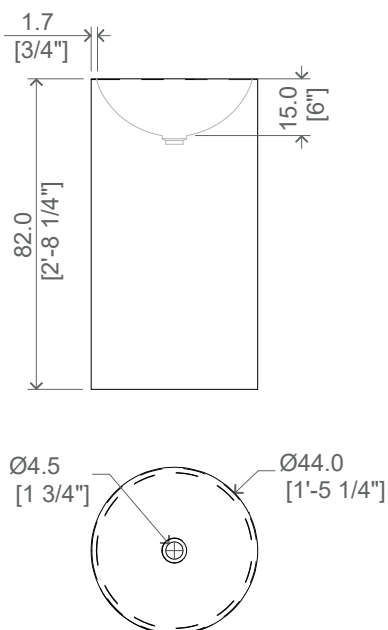

Dimensioni : cm Ø44xh82
 Peso: kg 23 circa
 Troppopieno: no
 Materiale: Puretech
 Finitura: bianco opaco / verniciato

IMBALLO:

Scatola di cartone
 Dimensioni: cm 64x98xh52

DESCRIPTION :

Round freestanding washbasin made of Puretech, matt white finish or paintable in all the colors from our sample book, even two-tone (Puretech inside, painted outside). Possibility of having integrated tap shelf. Complete with click-clak waste with waste cover in the finish.

Dimensions: cm Ø44xh82
 Weight: about kg 23
 Overflow: no
 Material: Puretech
 Finishing: matt white / painted

PACKING:

Cardboard box
 Dimensions: cm 64x98xh52

DISEGNI TECNICI - TECHNICAL SHEET

CONFIGURAZIONE - CONFIGURATION