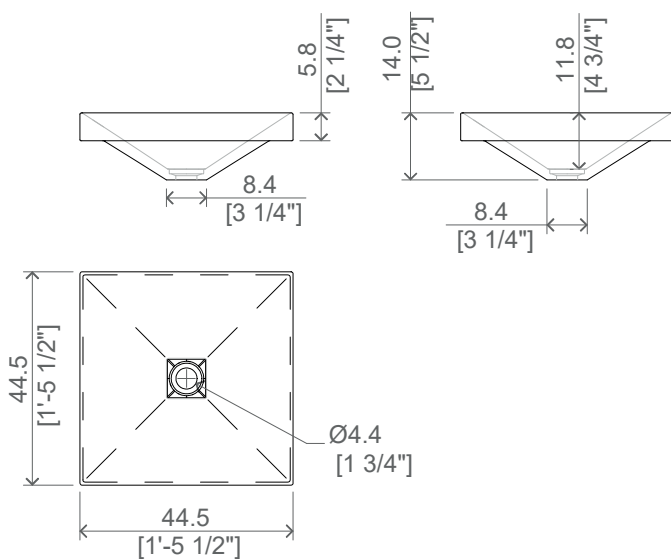

Dimensioni : cm 45x45xh14
 Peso: kg 11 circa
 Troppopieno: no
 Materiale: Puretech
 Finitura: bianco opaco / verniciato

IMBALLO:

Scatola di cartone
 Dimensioni: cm 54x54xh19

DESCRIPTION :

Square-shaped countertop or semi-recessed washbasin made of Puretech, matt white finish or paintable in all the colors from our sample book, even two-tone (Puretech interior, painted exterior). Complete with click-clak waste with waste cover in the finish.

Dimensions: cm 45x45xh14
 Weight: about kg 11
 Overflow: no
 Material: Puretech
 Finishing: matt white / painted

PACKING:

Cardboard box
 Dimensions: cm 54x54xh19

DISEGNI TECNICI - TECHNICAL SHEET

CONFIGURAZIONE - CONFIGURATION