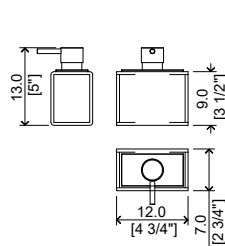

Dimensioni

Vassoio piccolo: cm 21x20xh3.5

Vassoio grande: cm 35x20xh3.5

Vassoio stretto: cm 42x11xh3.5

Barra porta asciugamano: cm 84x11xh3.5

Porta spazzolino: cm 9x7xh13

Dosatore: cm 12x7xh13

Porta sapone grande: cm 12x12xh3

Porta sapone piccolo: cm 14x7xh3

DESCRIPTION :

Series of bathroom items consisting of a large and small container tray, a narrow tray, a towel bar, a toothbrush tray, a narrow tray, a towel bar, a toothbrush holder, a dispenser and a large and small soap holder. All pieces are made of Puretech, matt white finish or paintable in all the colors from our sample range.

Dimensions:

Small tray: cm 21x20xh3.5

Big tray: cm 35x20xh3.5

Long tray: cm 42x11xh3.5

Towel bar: cm 84x11xh3.5

Toothbrush holder: cm 9x7xh13

Dispenser: cm 12x7xh13

Large soap dish: cm 12x12xh3

Small soap dish: cm 14x7xh3

IMBALLO:

Scatola di cartone

PACKING:

Cardboard box

DISEGNI TECNICI - TECHNICAL SHEET

Porta spazzolino
Toothbrush holder

Dosatore
Dispenser