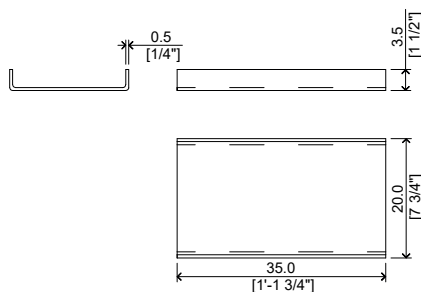

DESCRIZIONE:

Serie di oggettistica composta da vassoio contenitore grande e piccolo, vassoio stretto, barra porta asciugamano, porta spazzolino, dosatore e porta sapone grande e piccolo. Tutti i pezzi sono realizzati in Puretech, finitura bianca opaca o verniciabile in tutti i colori del nostro campionario.

Dimensioni

Vassoio piccolo: cm 21x20xh3.5

Vassoio grande: cm 35x20xh3.5

Vassoio stretto: cm 42x11xh3.5

Barra porta asciugamano: cm 84x11xh3.5

Porta spazzolino: cm 9x7xh13

Dosatore: cm 12x7xh13

Porta sapone grande: cm 12x12xh3

Porta sapone piccolo: cm 14x7xh3

DESCRIPTION :

Series of bathroom items consisting of a large and small container tray, a narrow tray, a towel bar, a toothbrush tray, a narrow tray, a towel bar, a toothbrush holder, a dispenser and a large and small soap holder. All pieces are made of Puretech, matt white finish or paintable in all the colors from our sample range.

Dimensions:

Small tray: cm 21x20xh3.5

Big tray: cm 35x20xh3.5

Long tray: cm 42x11xh3.5

Towel bar: cm 84x11xh3.5

Toothbrush holder: cm 9x7xh13

Dispenser: cm 12x7xh13

Large soap dish: cm 12x12xh3

Small soap dish: cm 14x7xh3

IMBALLO:

Scatola di cartone

PACKING:

Cardboard box

DISEGNI TECNICI - TECHNICAL SHEET