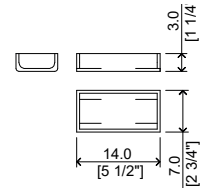

Portasa sapone piccolo
Small soap dish