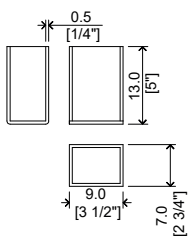

Dimensioni

Vassoio piccolo: cm 21x20xh3.5

Vassoio grande: cm 35x20xh3.5

Vassoio stretto: cm 42x11xh3.5

Barra porta asciugamano: cm 84x11xh3.5

Porta spazzolino: cm 9x7xh13

Dosatore: cm 12x7xh13

Porta sapone grande: cm 12x12xh3

Porta sapone piccolo: cm 14x7xh3

DESCRIPTION :

Series of bathroom items consisting of a large and small container tray, a narrow tray, a towel bar, a toothbrush tray, a narrow tray, a towel bar, a toothbrush holder, a dispenser and a large and small soap holder. All pieces are made of Puretech, matt white finish or paintable in all the colors from our sample range.

Dimensions:

Small tray: cm 21x20xh3.5

Big tray: cm 35x20xh3.5

Long tray: cm 42x11xh3.5

Towel bar: cm 84x11xh3.5

Toothbrush holder: cm 9x7xh13

Dispenser: cm 12x7xh13

Large soap dish: cm 12x12xh3

Small soap dish: cm 14x7xh3

IMBALLO:

Scatola di cartone

PACKING:

Cardboard box

DISEGNI TECNICI - TECHNICAL SHEET

Porta spazzolino
Toothbrush holder

Dosatore
Dispenser