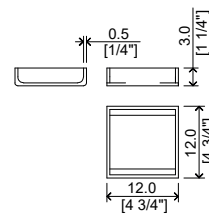

Portasa sapone grande
Large soap dish