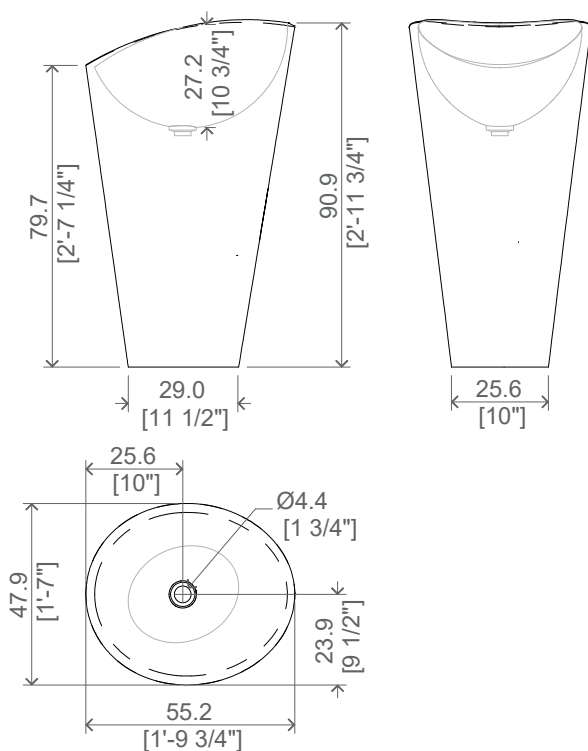

Dimensioni : cm 55x48x91
 Peso: kg 25 circa
 Troppopieno: no
 Materiale: Puretech
 Finitura: bianco opaco / verniciato

IMBALLO:

Scatola di cartone
 Dimensioni: cm 64x98x52

DESCRIPTION :

Round freestanding washbasin made of Puretech, matt white finish or paintable in all the colors from our sample book, even two-tone (Puretech inside, painted outside). Complete with click-clak waste with waste cover in the finish.

Dimensions: cm 55x48x91
 Weight: about kg 25
 Overflow: no
 Material: Puretech
 Finishing: matt white / painted

PACKING:

Cardboard box
 Dimensions: cm 64x98x52

DISEGNI TECNICI - TECHNICAL SHEET

CONFIGURAZIONE - CONFIGURATION