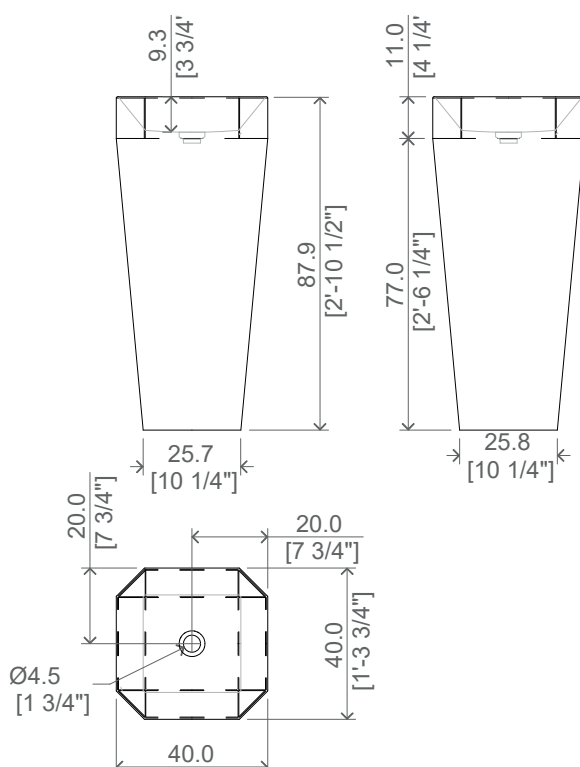

Dimensioni : cm 40x40xh88
 Peso: kg 25 circa
 Troppopieno: no
 Materiale: Puretech
 Finitura: bianco opaco / verniciato

IMBALLO:

Scatola di cartone
 Dimensioni: cm 64x98xh52

DESCRIPTION :

Square freestanding washbasin made of Puretech, matt white finish or paintable in all the colors from our sample book, even two-tone (Puretech inside, painted outside). Possibility of having integrated tap shelf. Complete with click-clak waste with waste cover in the finish.

Dimensions: cm 40x40xh88
 Weight: about kg 25
 Overflow: no
 Material: Puretech
 Finishing: matt white / painted

PACKING:

Cardboard box
 Dimensions: cm 64x98xh52

DISEGNI TECNICI - TECHNICAL SHEET

CONFIGURAZIONE - CONFIGURATION