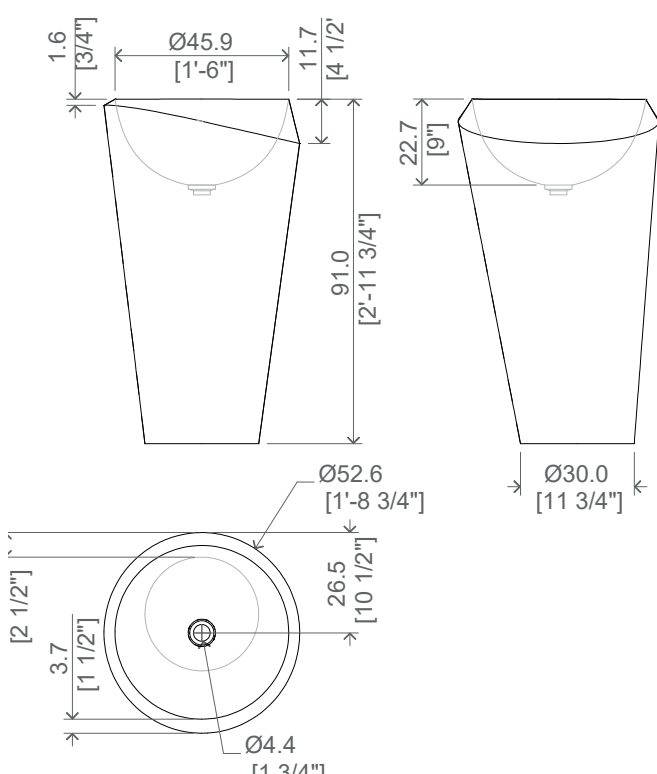

Dimensioni : cm Ø53xh91
 Peso: kg 27 circa
 Troppopieno: no
 Materiale: Puretech
 Finitura: bianco opaco / verniciato

IMBALLO:

Scatola di cartone
 Dimensioni: cm 64x98xh62

DESCRIPTION :

Round freestanding washbasin made of Puretech, matt white finish or paintable in all the colors from our sample book, even two-tone (Puretech inside, painted outside). Complete with click-clak waste with waste cover in the finish.

Dimensions: cm Ø53xh91
 Weight: about kg 27
 Overflow: no
 Material: Puretech
 Finishing: matt white / painted

PACKING:

Cardboard box
 Dimensions: cm 64x98xh62

DISEGNI TECNICI - TECHNICAL SHEET

CONFIGURAZIONE - CONFIGURATION