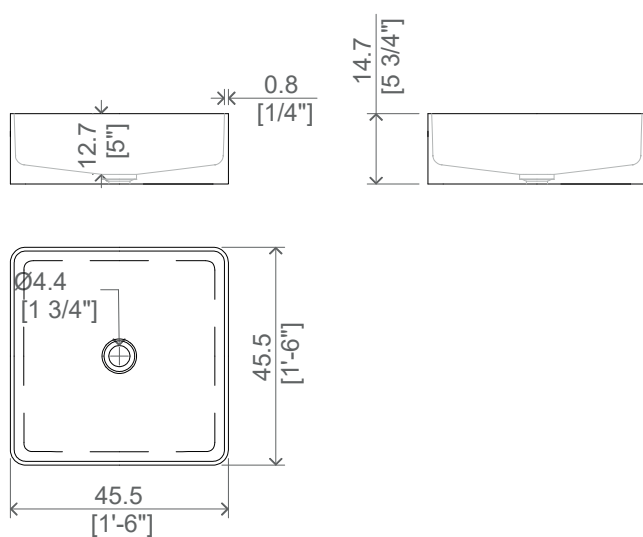

Dimensioni : cm 46x46xh15
 Peso: kg 13 circa
 Troppopieno: no
 Materiale: Puretech
 Finitura: bianco opaco / verniciato

IMBALLO:

Scatola di cartone
 Dimensioni: cm 54x54xh19

DESCRIPTION :

Square-shaped countertop washbasin made of Puretech, matt white finish or paintable in all the colors from our sample book, even two-tone (Puretech inside, painted outside). Complete with click-clak waste with waste cover in the finish.

Dimensions: cm 46x46xh15
 Weight: about kg 13
 Overflow: no
 Material: Puretech
 Finishing: matt white / painted

PACKING:

Cardboard box
 Dimensions: cm 54x54xh19

DISEGNI TECNICI - TECHNICAL SHEET

CONFIGURAZIONE - CONFIGURATION